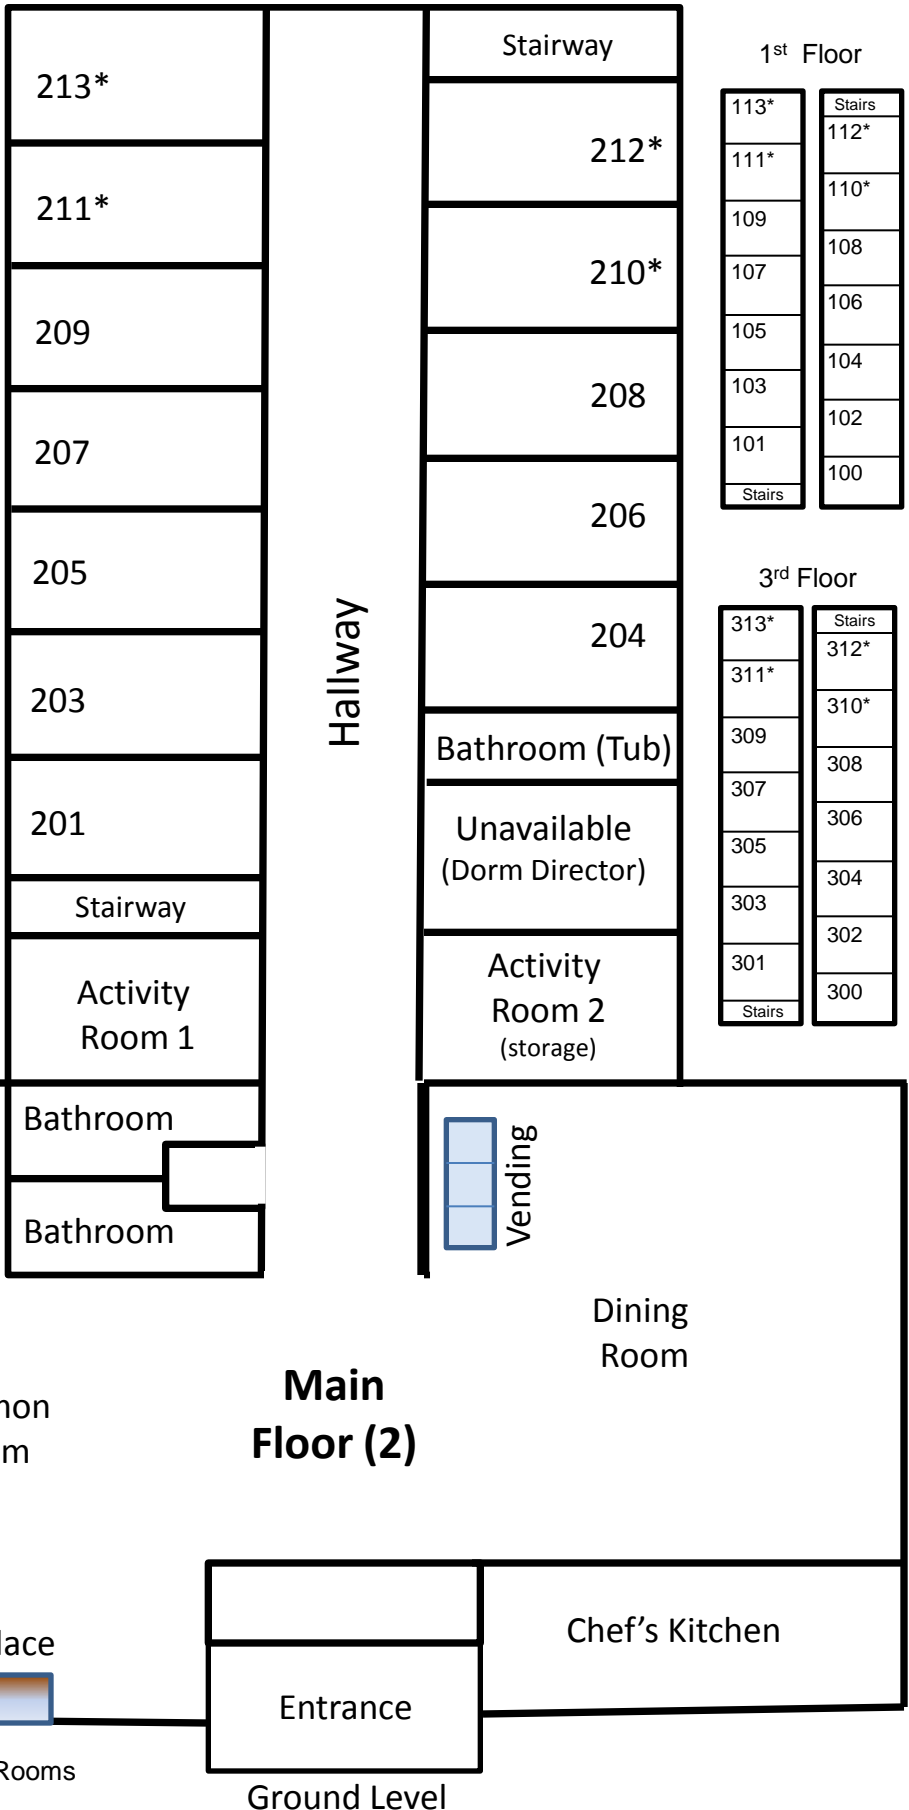

# Weatherford Hall

All Rooms Heated  
No AC

1<sup>st</sup> and 3<sup>rd</sup> Floors each  
have 14 rooms

Windows in rooms open

All rooms equipped  
with one single and  
one double bed

Each room has private  
shower and private toilet

Dining Room equipped  
with round tables

Common Room equipped  
with couches and chairs

Deck equipped with  
picnic tables

Activity Room 1 equipped  
With fridge and TV

Building has WiFi  
No elevator

\* Indicates Adjoining Rooms

Ground Level

Diagrammatic – Not to scale

**GROUND MAP**  
 Please  
 No Pedestrians on Up Road  
 No Pets on Grounds  
 A Tobacco-Free Facility

**Outside Main Entrance**

**Common Area from Dining Area**

**Dining Area (Room for 6 or 7 more tables)**

# Accommodations

**Typical Bedroom (note 2 chairs), Sink is adjacent to closest bed or just outside Toilet, just inside entrance door.**

**Private Shower**

**View from Entrance**

**Chef's Kitchen**

**Meeting Room with Fridge and TV**